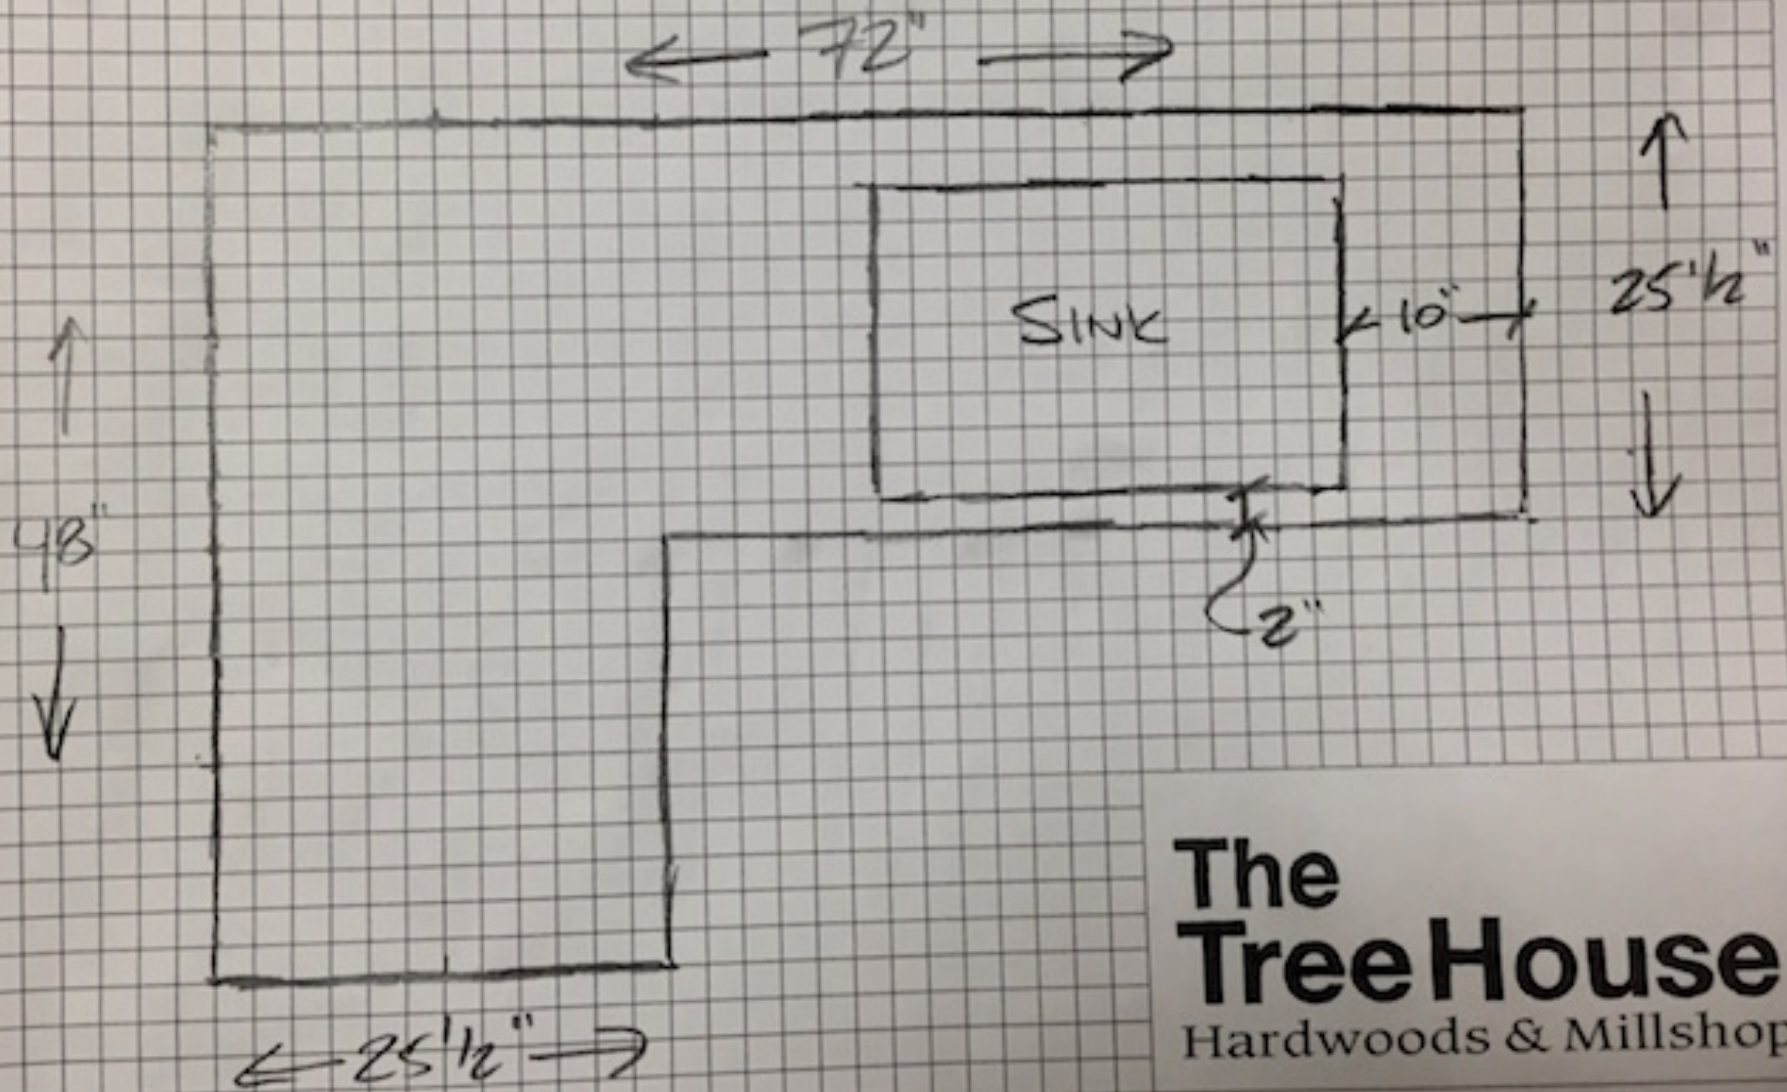

Butcherblock Layout Form

Key

1 Square = .167 sq ft

**The
TreeHouse**
Hardwoods & Millshop